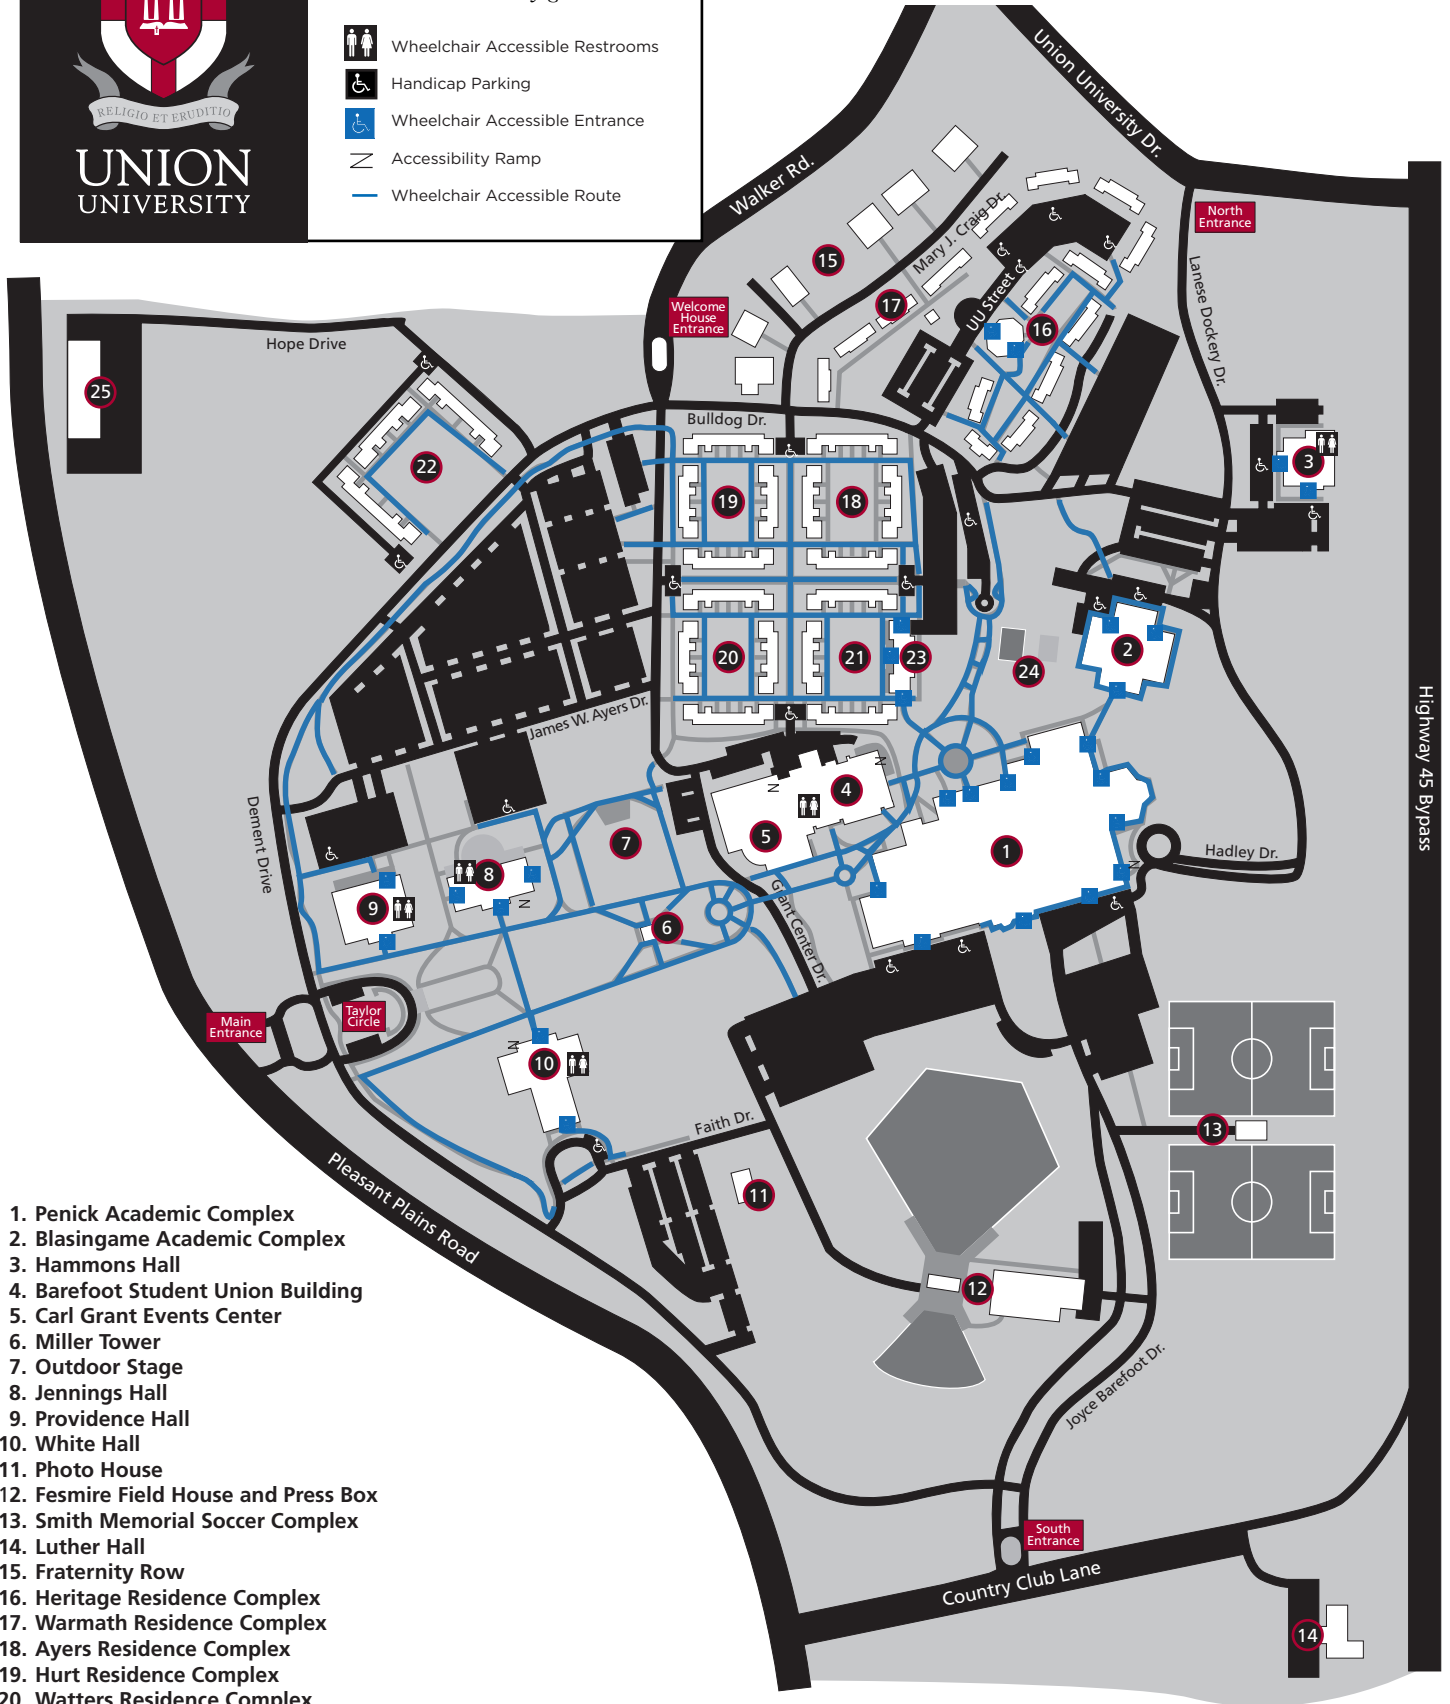

## Campus Map with accessibility guide

-  Wheelchair Accessible Restrooms
-  Handicap Parking
-  Wheelchair Accessible Entrance
-  Accessibility Ramp
-  Wheelchair Accessible Route

Highway 45 Bypass

1. Penick Academic Complex
2. Blasingame Academic Complex
3. Hammons Hall
4. Barefoot Student Union Building
5. Carl Grant Events Center
6. Miller Tower
7. Outdoor Stage
8. Jennings Hall
9. Providence Hall
10. White Hall
11. Photo House
12. Fesmire Field House and Press Box
13. Smith Memorial Soccer Complex
14. Luther Hall
15. Fraternity Row
16. Heritage Residence Complex
17. Warmath Residence Complex
18. Ayers Residence Complex
19. Hurt Residence Complex
20. Watters Residence Complex
21. Grace Residence Complex
22. Hope Residence Complex
23. Bowld Student Commons
24. Outdoor Recreation
25. Facilities Management